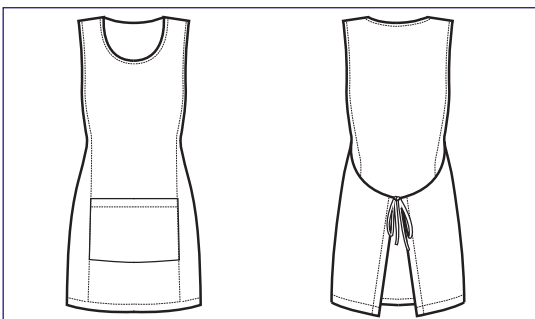

ONE SIZE

013077
PAPEETE
100% cotton
220 gr/m²
JEANS