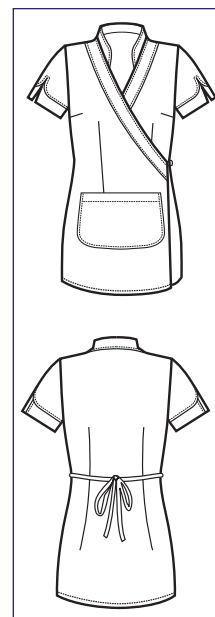

NEW

004500
KIMONO TAHITI
65% polyester
35% cotton
150 gr/m²
M • XL
BIANCO