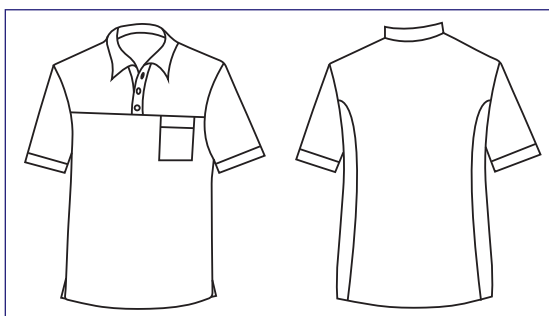

041003
CASACCA MILANO
UNISEX