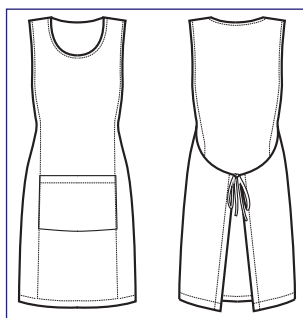

ONE SIZE

**013516**  
**PAPEETE LONG**  
100% polyester  
220 gr/m<sup>2</sup>  
NATURAL

**013577**  
**PAPEETE LONG**  
100% cotton  
220 gr/m<sup>2</sup>  
JEANS

ONE SIZE

**013500**  
**PAPEETE LONG**  
100% polyester  
220 gr/m<sup>2</sup>  
BIANCO