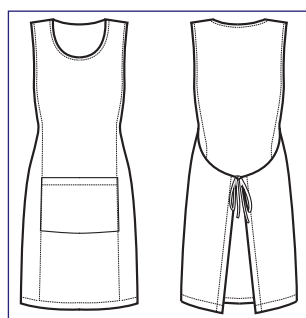

ONE SIZE

**013516**  
**PAPEETE LONG**  
100% polyester  
220 gr/m<sup>2</sup>  
NATURAL

**013577**  
**PAPEETE LONG**  
100% cotton  
220 gr/m<sup>2</sup>  
JEANS

ONE SIZE

**013500**  
**PAPEETE LONG**  
100% polyester  
220 gr/m<sup>2</sup>  
BIANCO