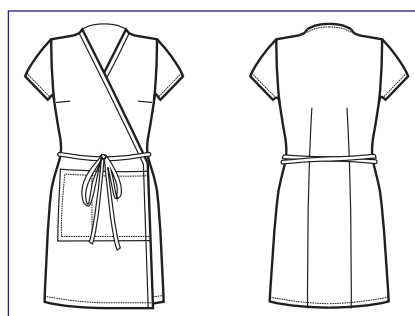

**004400
KIMONO
ZANZIBAR**

65% polyester
35% cotton
150 gr/m²
M • XL
BIANCO