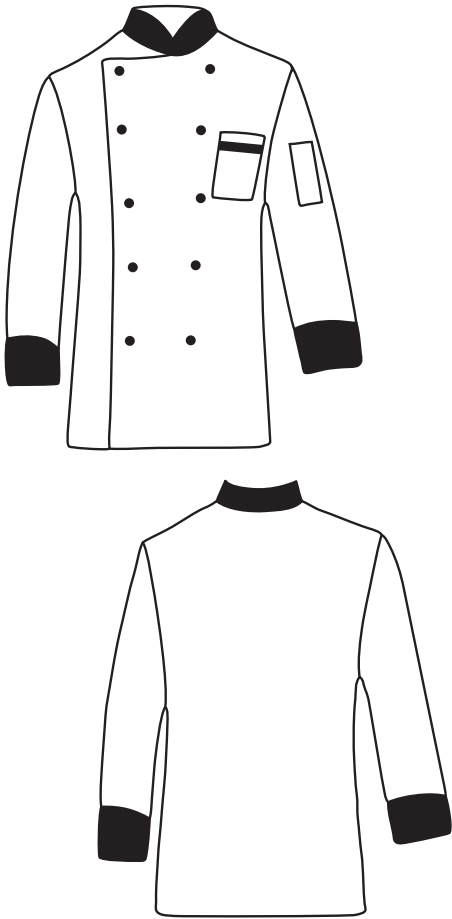

**GIACCA CUOCO BICOLORE COLOURS
TWO-COLOURED CHEF JACKETS**

059291

GIACCA EXTRA LIGHT

65% polyester • 35% cotton - 125 gr/m²

S • M • L • XL • XXL
NERO + MAORI 91