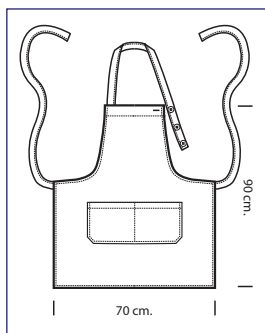

087403
RODI
65% polyester
35% cotton
195 gr/m²
BORDEAUX

087477
RODI
100% cotton
220 gr/m²
JEANS