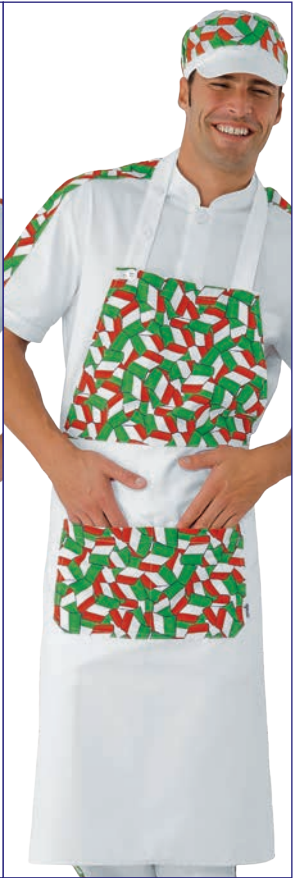

087322 DAYTONA
100% cotton
210 gr/m²
ITALY