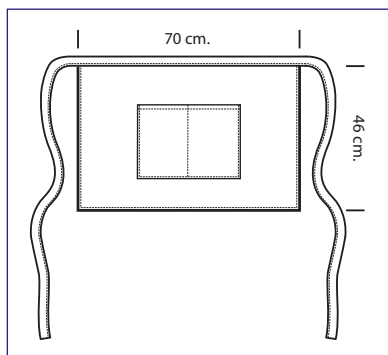

# CRETA COLOURS

cm 70 x 46

**086801**

**CRETA**

65% polyester  
35% cotton  
195 gr/m<sup>2</sup>  
cm 70 x 46  
NERO

**086803**

**CRETA**

65% polyester  
35% cotton  
195 gr/m<sup>2</sup>  
cm 70 x 46  
BORDEAUX