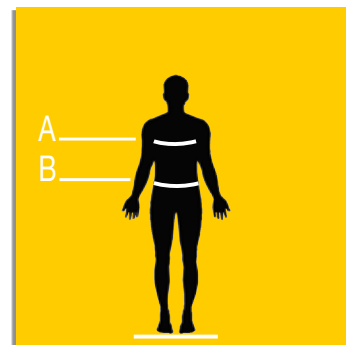

KID SIZES

	XS	S	M	L
A	76/80	82/86	88/92	94/98
B	62	68	74	80

MORBIDA SPUGNA SULLA PELLE SOFT SPONGE ON THE SKIN PATENT N. EP11184851.1

BELT GESSATO
3507063G
65% Polyester - 35% Cotton - Sponge
• g 150/mq
• sizes: s,m,l,xl,xxl,xxxl