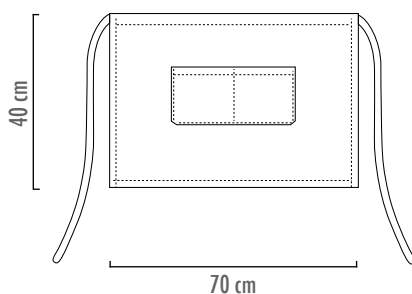

BARMAN

con tascone
with pocket

TRAVETTA FALDA

SERVICE
S02