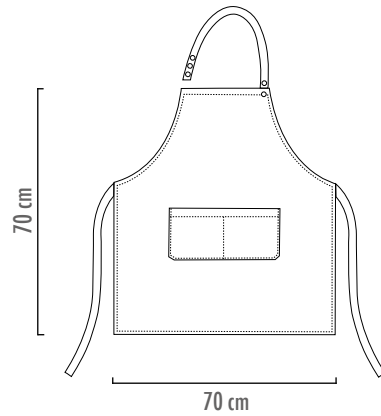

GRAPHIC
6101144A

NEW

BON BON
6101145A

NEW

SHORT BIP APRON

con tascone
with pocket

TRAVETTA FALDA

SERVICE